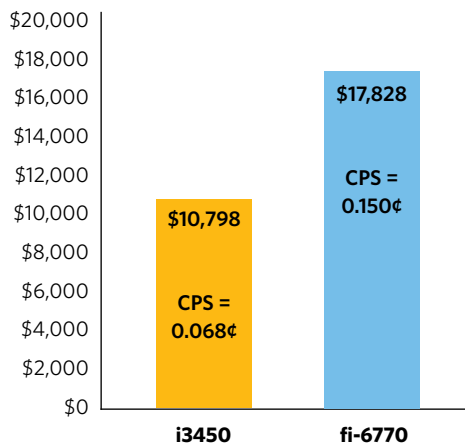

### 1. 39% lower total cost of ownership (TCO)

- Cost Per Scan (CPS) of the **Kodak i3450** is 55% lower than that of the **Fujitsu fi-6770** Scanner