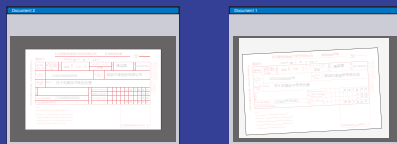

Scan to cloud with PaperPort SE 14 and better OCR accuracy

PAPERPORT SE 14

Automatically straightens a image and crop according to actual paper sizes.