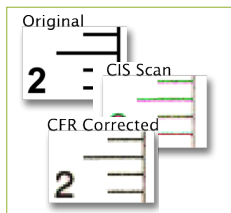

1 Scanning speeds depend on document width and computer configuration. Contex recommends Intel Core Duo, Core 2 Duo, or better processors, 2GB RAM, Hi-speed USB2.
Speed tests performed using Nextimage software, PC with Intel Core i5-2500 Quad processor, 8GB RAM, Hi-speed USB2, 7200rpm HDD, Windows 7 64-bit Ultimate.

2 Requires optional scanner stand.

3 Upgradable to 1200 dpi. This will also upgrade maximum resolution to 9600 dpi.

4 Signal Intensity Matching (SIGMA) is a Contex Patent. Sensor heating during a scan can cause inhomogeneous images. Thanks to Contex innovative thinking Contex SD 3600 series scanners will minimize sensor differences LIVE during a scan.

5 Color Fringe Removal (CFR) is a Contex Patent. Color Fringing is a natural consequence of CIS technology sequentially flashing R-G-B. Thanks to Contex innovative thinking CFR will remove this problem with advanced filter technology.

6 Contex applications creates industry standard raster file formats that can be used in any CAD or GIS application.

7 Requires optional Nextimage software.

All trademarks remain the property of their respective holders, and are used only to directly describe the product being provided. Their use in no way indicates any relationship between Contex A/S and the holders of the said trademarks.

An SD 3600 scanner is ideal for scanning technical documents and convenient to have in your office

Excellent lines with Contex CFR (Color Fringe Removal)